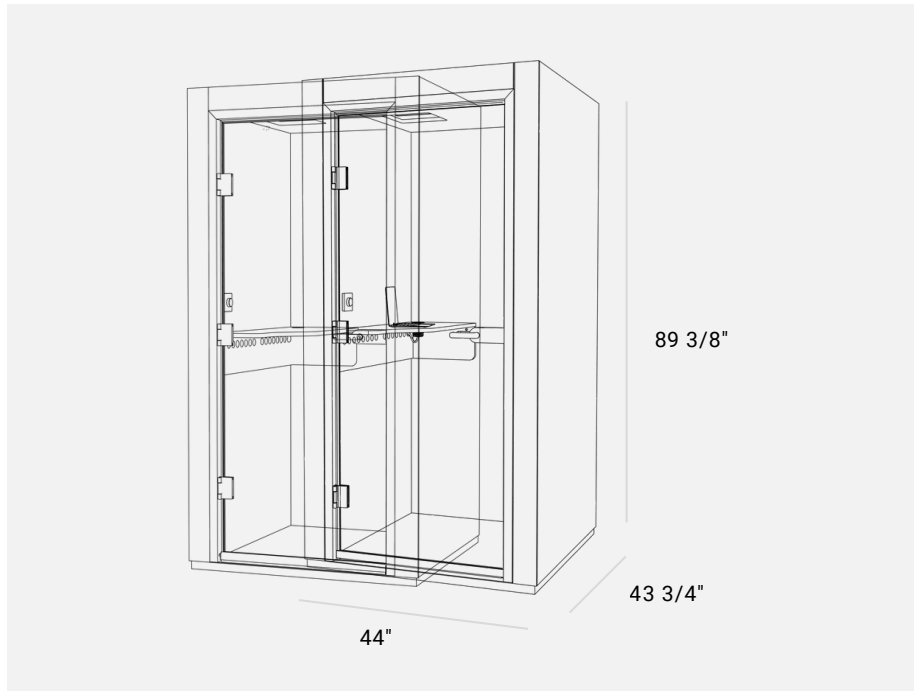

Silver

TABLE

Oak

CARPET

Dark grey

JUUNOO Call 1

Technical data sheet

Exterior dimensions	(W x D x H) 44" x 43 3/4" x 89 3/8"
Height tolerance for leveling feet	±1/2"
Interior dimensions	(W x D x H) 35 3/4" x 37 7/8" x 82 3/16"
Doorway	(W x H) 35" x 80 1/8"
Desktop dimensions	(W x D) 37 3/8" x 15"
Desk height	42"

Acoustics	30 dB
Airflow	Multiple fans refresh air every 60 seconds
Lighting	Adjustable light dimmer up to 700 lm
Power usage	20 W ~ (0.020 kwh) while in use / 1.2 W standby
Power requirements	120V min., 3 prong plug
Power cord length	84" / 2134 mm
Table outlets	1 power socket, 1 USB-A, 1 USB-C
Capacity (person)	1
Total weight	335 kg / 739 lb
Warranty coverage	2-year protection