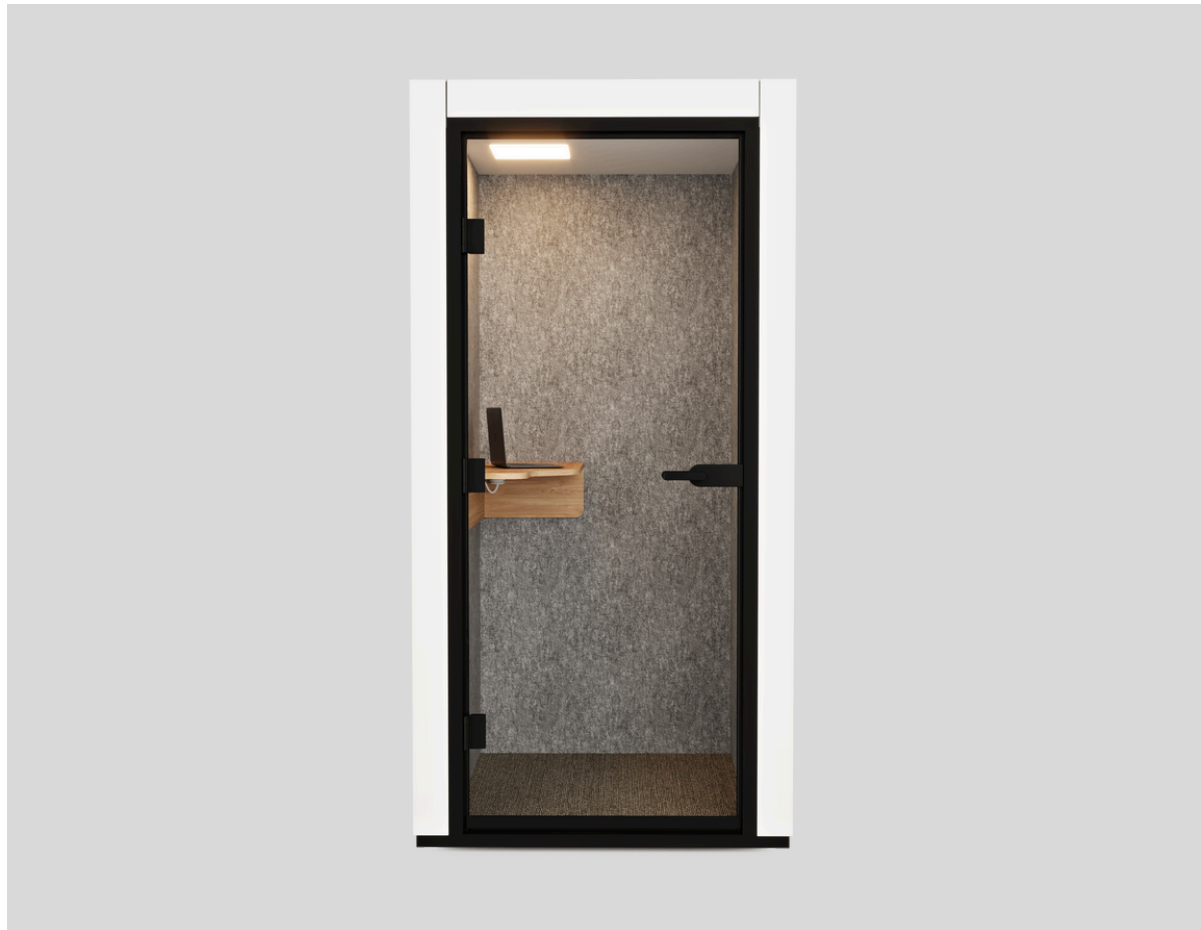

JUUNOO Call 1

$5,795

Features & materials

ACOUSTICS

30 dB sound reduction helps tune out distractions and maintain privacy.

LIGHTING

Adjustable dimmer provides the perfect light for any task.

PREMIUM QUALITY

Manufactured in Europe using sustainably sourced materials.

VENTILATION

Multi-fan system refreshes air in the pod every minute for a cool and comfy space.

CONNECTIVITY

Thoughtfully placed AC and USB ports give you all the power you need.

EXTERIOR OPTIONS

White

Black

DOOR FRAME

Black

FELT

Silver

TABLE

Oak

CARPET

Dark grey