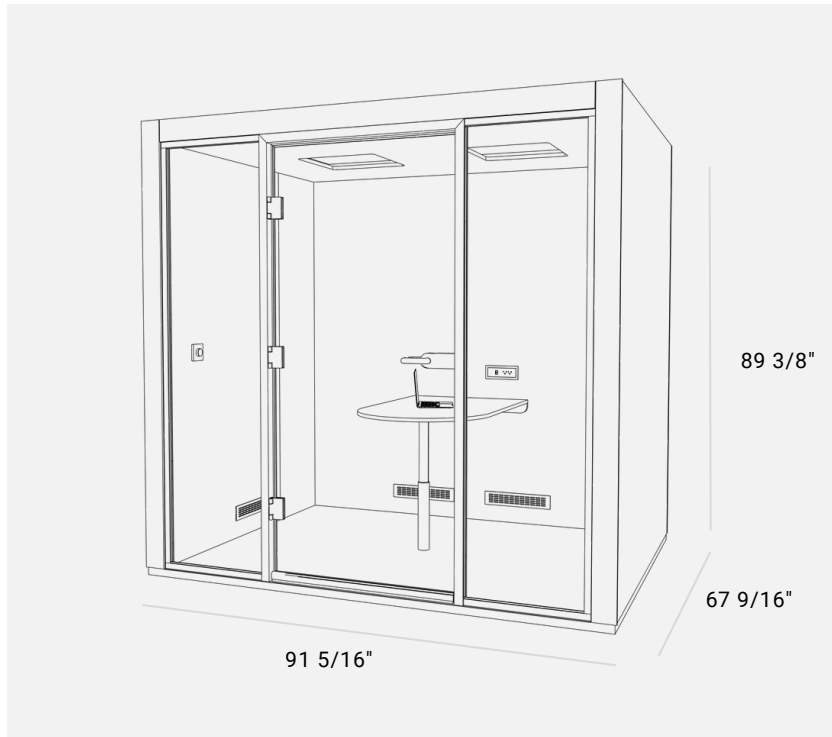

Silver

TABLE

Oak

CARPET

Dark grey

JUUNOO Connect 4

Technical data sheet

Exterior dimensions	(W x D x H) 91 5/16" x 67 9/16" x 89 3/8"
Height tolerance for leveling feet	±1/2"
Interior dimensions	(W x D x H) 83 1/16" x 61 9/16" x 82 3/16"
Doorway	(W x H) 35" x 80 1/8"
Desktop dimensions	(W x D) 28 5/16" x 44 1/8"
Desk height	29 1/8"

Acoustics	30 dB
Airflow	Multiple fans refresh air every 60 seconds
Lighting	Adjustable light dimmer up to 4000 lm
Power usage	100 W ~ (0.100 kwh) while in use / 1.2 W standby
Power requirements	120V min., 3 prong plug
Power cord length	84" / 2134 mm
Wall outlets	2 power socket, 1 USB-A, 1 USB-C
Capacity (person)	4
Total weight	610 kg / 1345 lb
Warranty coverage	2-year protection