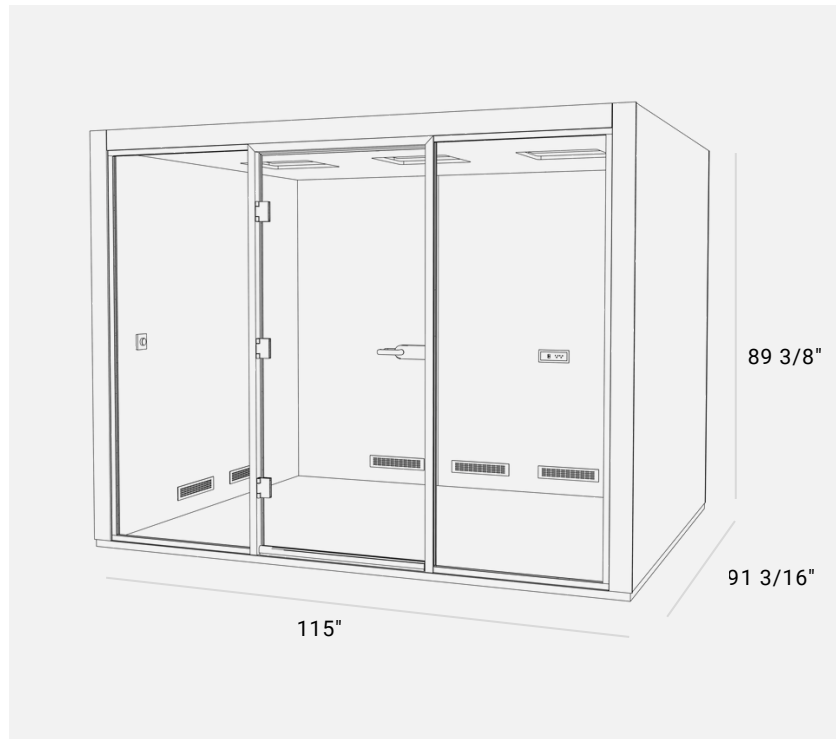

Silver

CARPET

Dark grey

JUUNOO Connect 6

Technical data sheet

Exterior dimensions	(W x D x H) 115" x 91 3/16" x 89 3/8"
Height tolerance for leveling feet	±1/2"
Interior dimensions	(W x D x H) 106 11/16" x 85 3/16" x 82 3/16"
Doorway	(W x H) 35" x 80 1/8"

Acoustics	30 dB
Airflow	Multiple fans refresh air every 60 seconds
Lighting	Adjustable light dimmer up to 6000 lm
Power usage	150 W ~ (0.150 kwh) while in use / 1.2 W standby
Power requirements	120V min., 3 prong plug
Power cord length	84" / 2134 mm
Wall outlets	2 power socket, 1 USB-A, 1 USB-C
Capacity (person)	6
Total weight	860 kg / 1896 lb
Warranty coverage	2-year protection