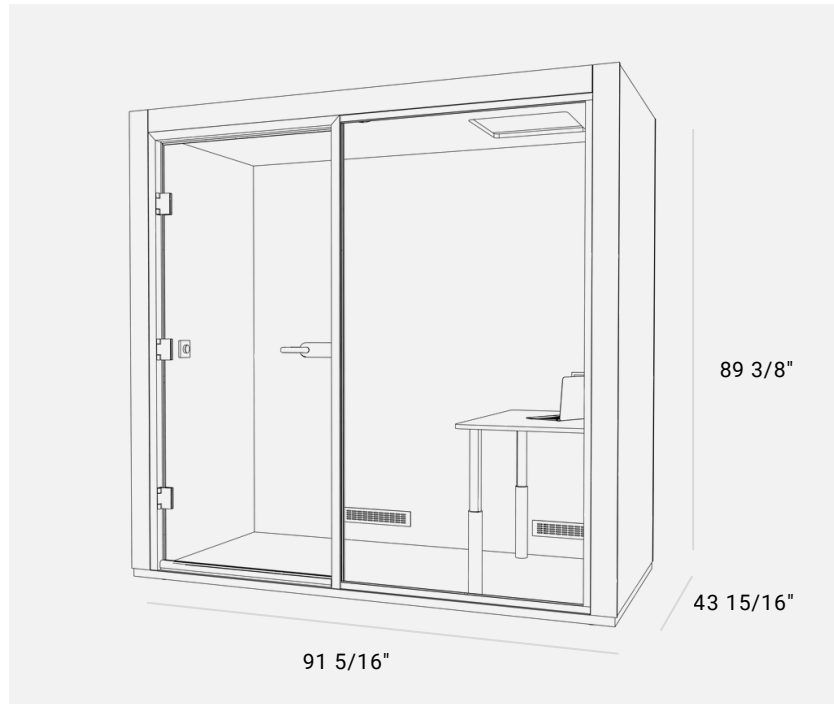

## Technical data sheet

<b>Exterior dimensions</b>	(W x D x H) 91 5/16" x 43 15/16" x 89 3/8"
<b>Height tolerance for leveling feet</b>	±1/2"
<b>Interior dimensions</b>	(W x D x H) 83 1/16" x 37 15/16" x 82 3/16"
<b>Doorway</b>	(W x H) 35" x 80 1/8"
<b>Desktop dimensions</b>	(W x D) 37 3/8" x 23 5/8"
<b>Desk height</b>	29 1/8"